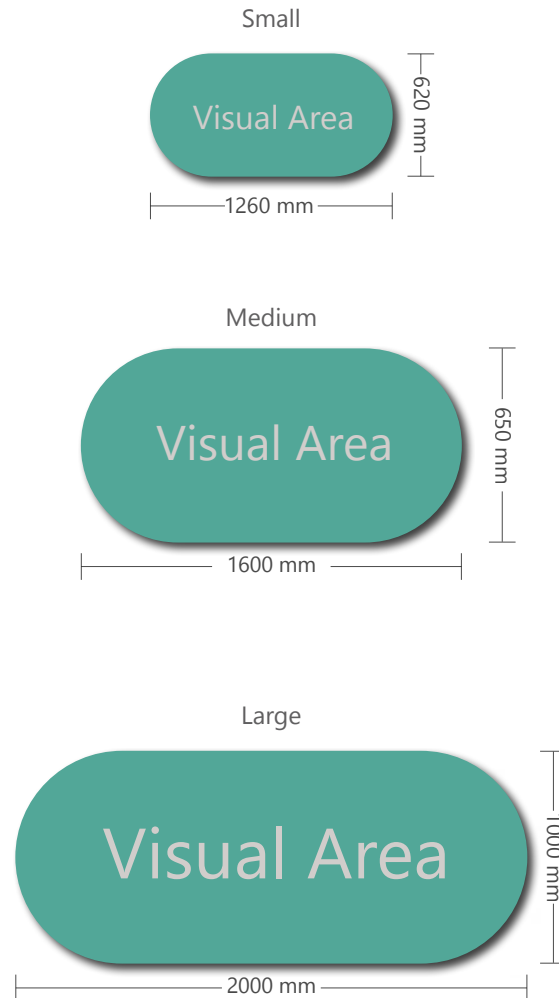

# HORIZONTAL

## ATTENTION

- Template ratio: 1 : 1
- Files to be supplied as vector **PDF, AI, EPS**.
- Files can be supplied at 100%, 50% or 25%. the correct proportions are important.
- Please ensure all logos and text are within the green area to prevent any cropping.
- All text needs to be converted to paths/outlines.
- Logos should be imported/placed as vector and must be in **CMYK / pantone**.
- Photographic images should be supplied at **75 dpi** at finished size.
- No bleed required.
- Other information required:  
Specific pantone colours\*